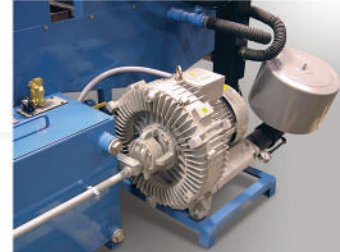

ICS

IMMERSION CLEANING SYSTEM

JRI's Custom Capabilities Allow For Multiple Stages and Configurations to Fit Any Need

BLOWER