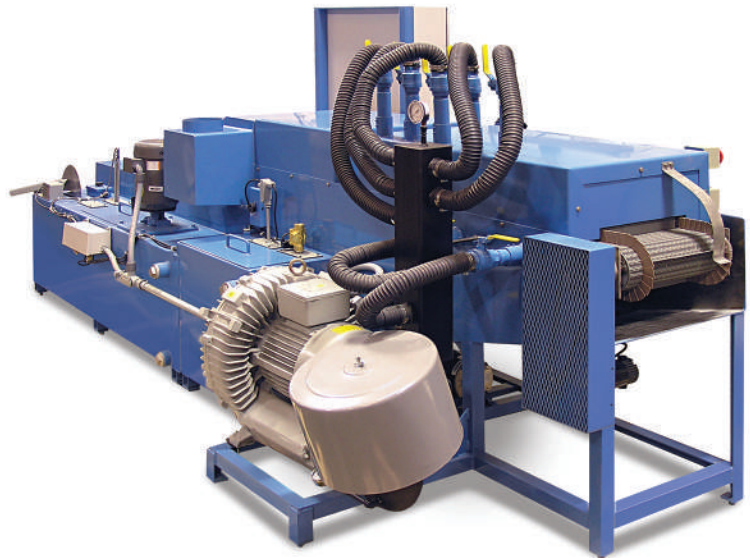

ICS

IMMERSION CLEANING SYSTEM

JRI's Custom Capabilities Allow For Multiple Stages and Configurations to Fit Any Need

Models Available

ICS-1000: Wash Only

ICS-1500: Wash, Blow Off

ICS-2000: Wash, Rinse

ICS-3000: Wash, Rinse, Blow Off

Optional Equipment

- Oil Skimmer
- Oil Coalescer
- Service Disconnect
- Filter System
- Auto Water Fill
- Heated Blow Off

Distributed By:

www.jriindustries.com
800.524.WASH