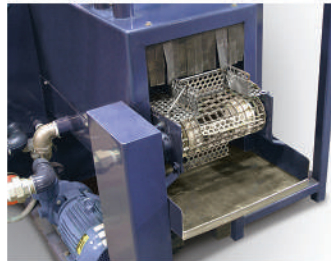

CONVEYOR BELT EXIT